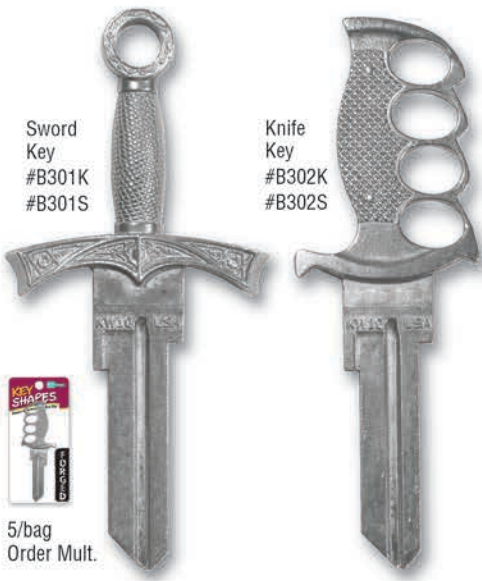

KEY SHAPES™

from **Lucky Line**

Fun & Fierce
Key Shapes™

FORGED Key Shapes™

- Cast manufactured for superior strength and durability
- Highest quality alloy metal
- Hand crafted and sculpted design
- Available in 2 keyways: KW1/11 & SC1
- Ages to a rich patina finish
- Made in the USA

Sold Exclusively through Lucky Line!

Sword Key
#B301K
#B301S

Knife Key
#B302K
#B302S

1/cd. w/UPC
5/bag Order Mult.

Shaped House Keys to Fit Your Medieval Life!

Dragon
#B145K
#B145S

Battle Axe
#B143K
#B143S

Dagger
#B144K
#B144S

1/cd. w/UPC
5/box Order Mult.

Skeleton Key
#B146K
#B146S

www.luckyline.com

These key shapes and designs are the Intellectual Property of Lucky Line Products, Inc. and are protected under US Copyright Law.

No. B300A

Key Shapes™ Kit **Medieval**

8 SKU's, 40 Pcs.

FITS KWIKSET:

FITS SCHLAGE:

Kit includes:
5 each
Medieval
Key Shapes™
in Kwikset
& Schlage

www.luckyline.com

These key shapes and designs are the Intellectual Property of Lucky Line Products, Inc. and are protected under US Copyright Law.